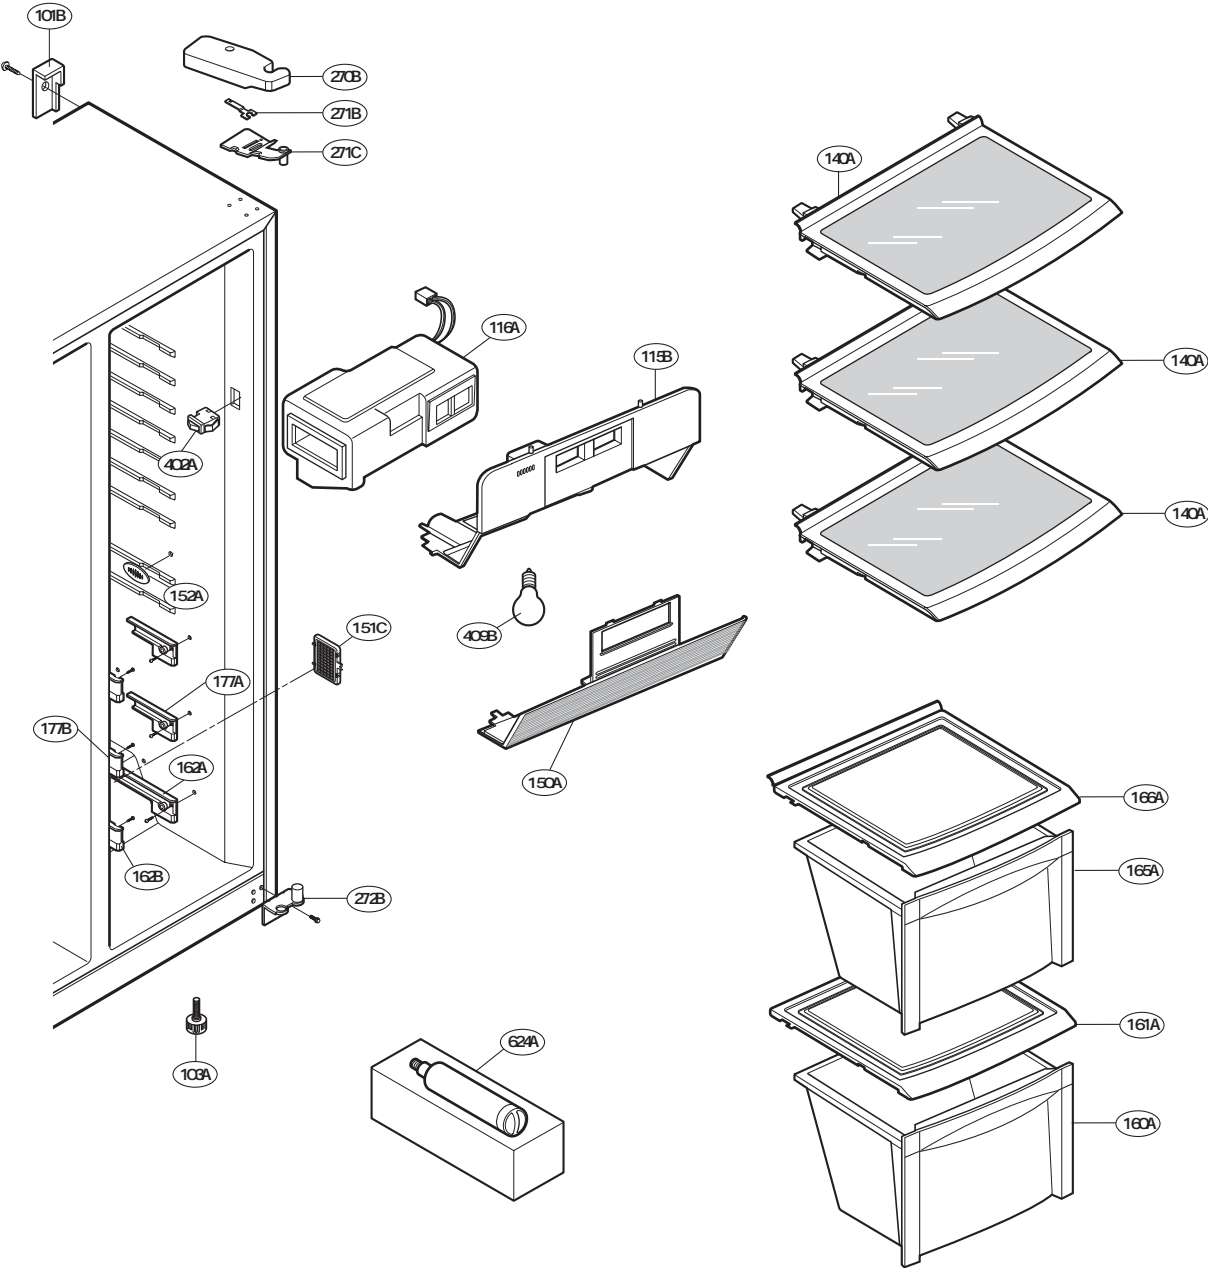

EXPLODED VIEW

REFRIGERATOR COMPARTMENT