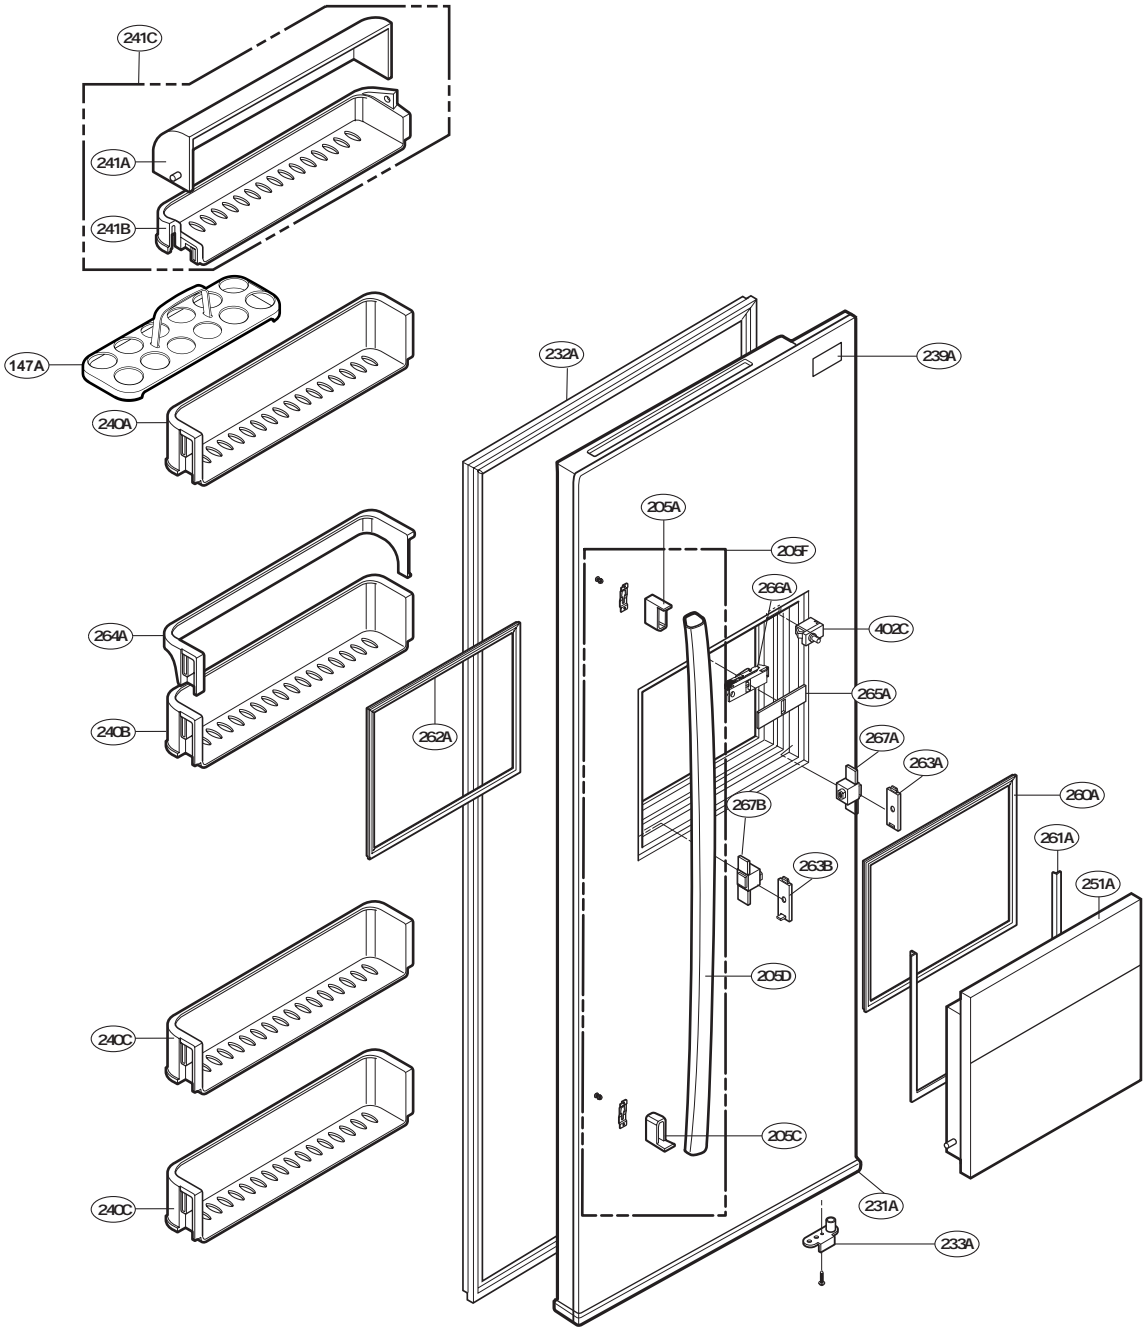

# EXPLODED VIEW

FREEZER DOOR PART: GW-P207, GW-L207

# EXPLODED VIEW

Ref No. : GWP207, GW-C207  
REFRIGERATOR DOOR PART